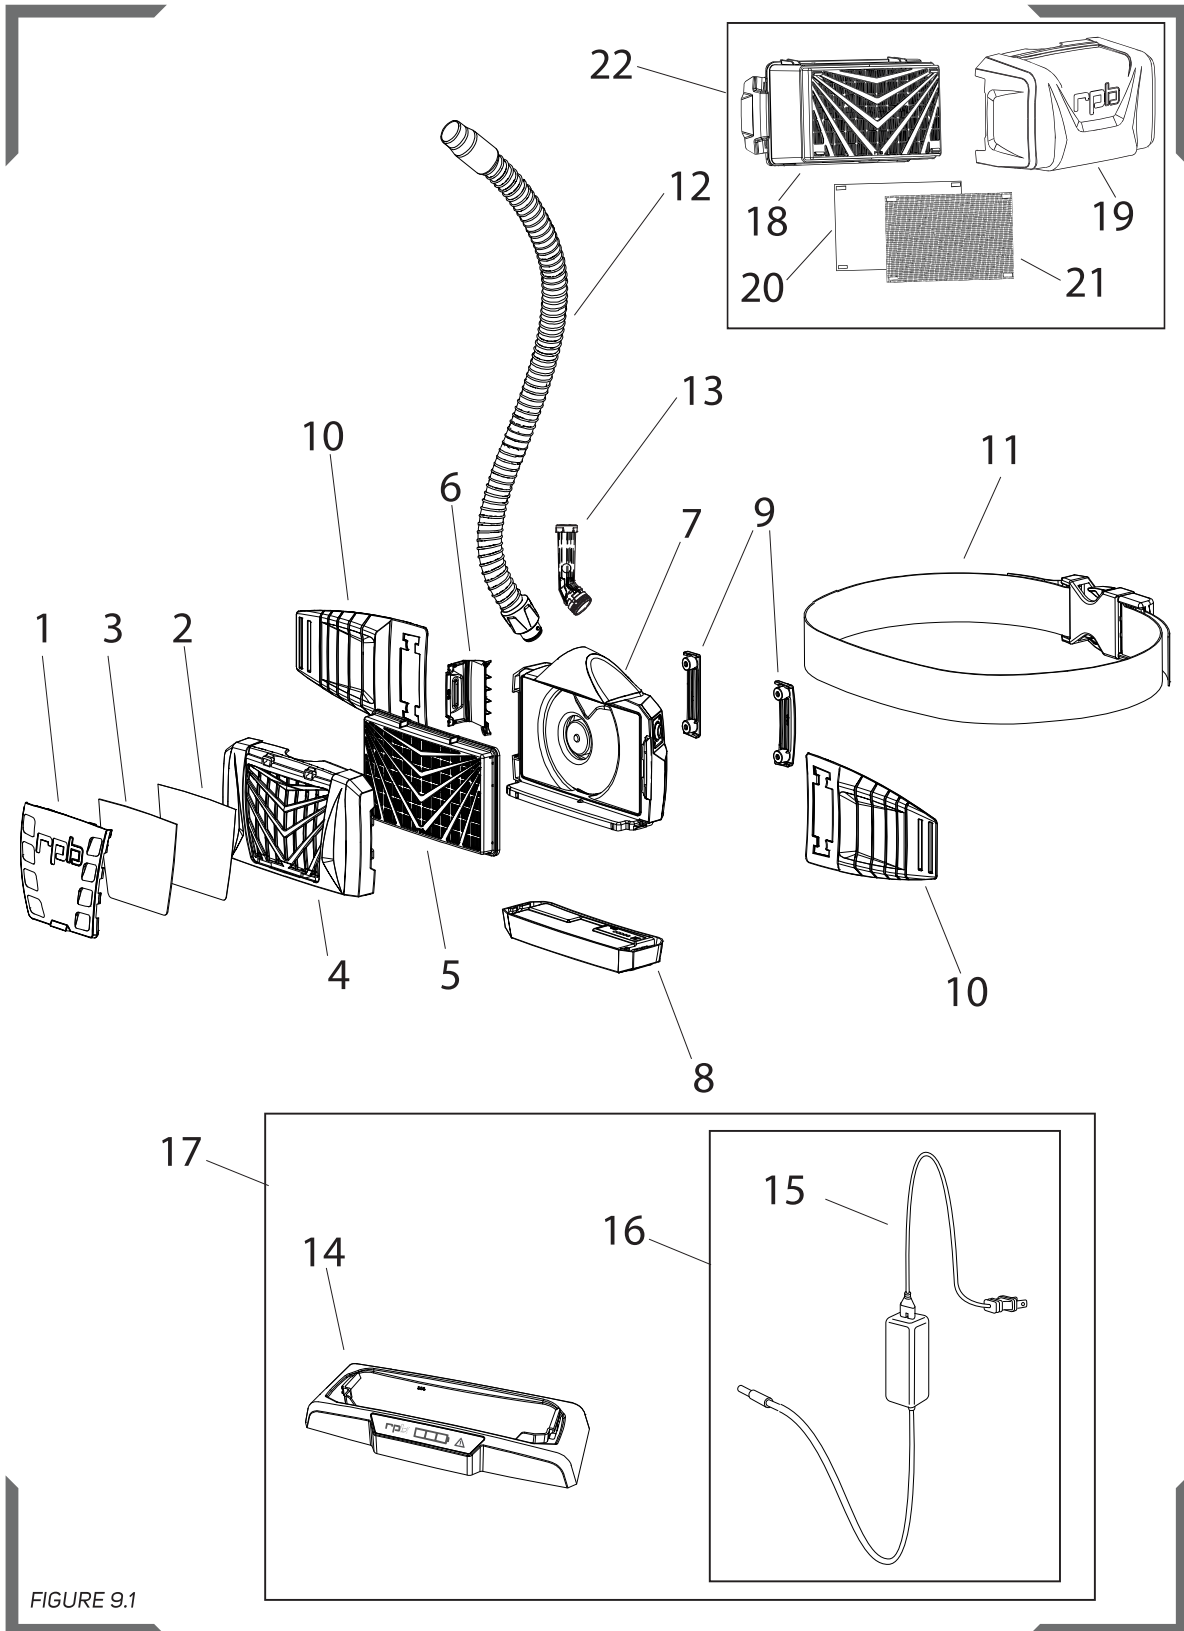

PARTS AND ACCESSORIES

FIGURE 9.1

PARTS LIST

Item Number	Description	Part Number
1	Prefilter Cover	03-922
2	Prefilter (Packet of 10)	03-981
3	Spark Arrestor	03-982
4	Main Door	03-921
5	High Efficiency (HE) Filter	03-985
6	Latch Kit	03-923
7	Fan Housing	03-911
8	Battery	03-955
9	Belt Loops with screws	03-924
10	Belt Supports (Pair)	03-965
11	2" Belt Assembly	07-765
	2" Belt Assembly - FR	07-765-FR
12	Breathing Tube (Z4®, Z-LINK®, T-LINK®, Nova 3®)	04-837
13	Flow Meter	04-091
14	Battery Charger	03-951
15	AC Power Cable - USA 2 pin	09-021
	AC Power Cable - UK 2 pin	09-021-UK
	AC Power Cable - EU 3 pin	09-021-EU
	AC Power Cable - AU 2 pin	09-021-AU
16	24 Volt Power Supply with Power Cord	03-952
	24 Volt Power Supply with Power Cord - AU	03-952-AU
	24 Volt Power Supply with Power Cord - EU	03-952-EU
	24 Volt Power Supply with Power Cord - UK	03-952-UK
17	Battery Charger and Power Supply Kit	03-950
	Battery Charger and Power Supply Kit -AU	03-950-AU
	Battery Charger and Power Supply Kit -EU	03-950-EU
	Battery Charger and Power Supply Kit -UK	03-950-UK
18	OV/HE Cartridge	03-995
19	OV/HE Cartridge Housing Cover	03-929
20	OV/HE Cartridge Prefilter (Pack of 10)	03-991
21	OV/HE Cartridge Spark Arrestor	03-992
22	OV/HE Cartridge Starter Kit	03-990

WARNING

Use only exact, authentic RPB® replacement parts (marked with the RPB® logo and part number), and only in the specified configuration. Using incomplete or inappropriate equipment, including the use of counterfeit or non-RPB® parts, can result in inadequate protection and will void the approval of the entire respirator assembly.